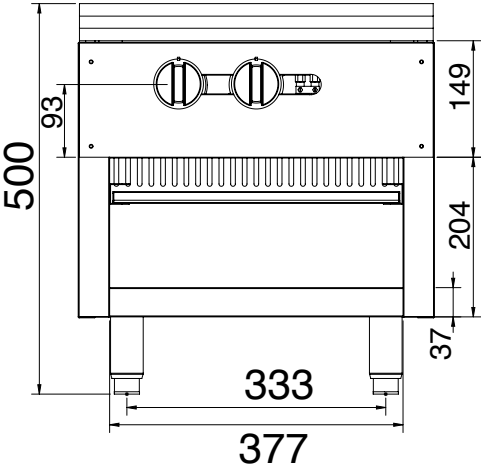

METSPR-1

STANDARD FEATURES

- Dual ring cast iron burner
- Heavy duty cast iron grate
- Standby pilot for easy start
- Stainless steel adjustable heavy duty legs
- Zinc alloy knob with chrome coating
- Crumb tray at the bottom
- Stainless steel in the front and sides
- Gas Type Available
Natural Gas

METSPR-1

MODEL	DESCRIPTION	TOTAL INPUT (btu/hr)		PRODUCT (WxDxH)	PACKING (WxDxH)	NW	GW
		NATURAL GAS	PROPANE				
METSPR-1	Gas Stock Pot	80,000	50,000	456 x 530 x 493 mm 18 x 20.9 x 19.4 inch	610 x 770 x 508 mm 24 x 30.3 x 20 inch	47 kg 103 lbs	59 kg 130 lbs