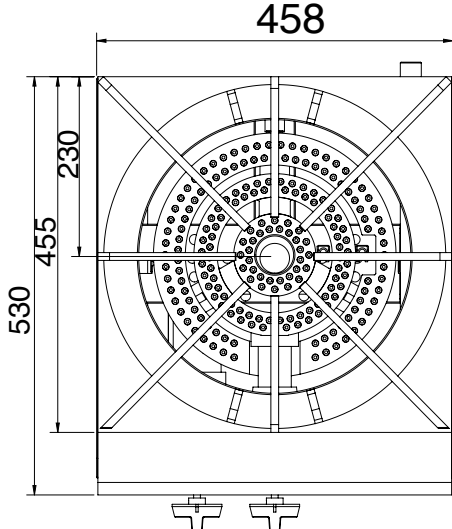

METSPR-1

STANDARD FEATURES

- Dual ring cast iron burner
- Heavy duty cast iron grate
- Standby pilot for easy start
- Stainless steel adjustable heavy duty legs
- Zinc alloy knob with chrome coating
- Crumb tray at the bottom
- Stainless steel in the front and sides
- Gas Type Available
Natural Gas

METSPR-1

MODEL	DESCRIPTION	TOTAL INPUT (btu/hr)		PRODUCT (WxDxH)	PACKING (WxDxH)	NW	GW
		NATURAL GAS	PROPANE				
METSPR-1	Gas Stock Pot	80,000	50,000	456 x 530 x 493 mm 18 x 20.9 x 19.4 inch	610 x 770 x 508 mm 24 x 30.3 x 20 inch	47 kg 103 lbs	59 kg 130 lbs