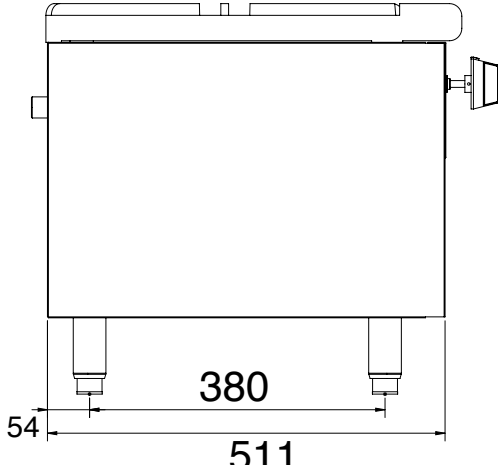

METSPR-1

STANDARD FEATURES

- Dual ring cast iron burner
- Heavy duty cast iron grate
- Standby pilot for easy start
- Stainless steel adjustable heavy duty legs
- Zinc alloy knob with chrome coating
- Crumb tray at the bottom
- Stainless steel in the front and sides
- Gas Type Available
Natural Gas

METSPR-1

MODEL	DESCRIPTION	TOTAL INPUT (btu/hr)		PRODUCT (WxDxH)	PACKING (WxDxH)	NW	GW
		NATURAL GAS	PROPANE				
METSPR-1	Gas Stock Pot	80,000	50,000	456 x 530 x 493 mm 18 x 20.9 x 19.4 inch	610 x 770 x 508 mm 24 x 30.3 x 20 inch	47 kg 103 lbs	59 kg 130 lbs