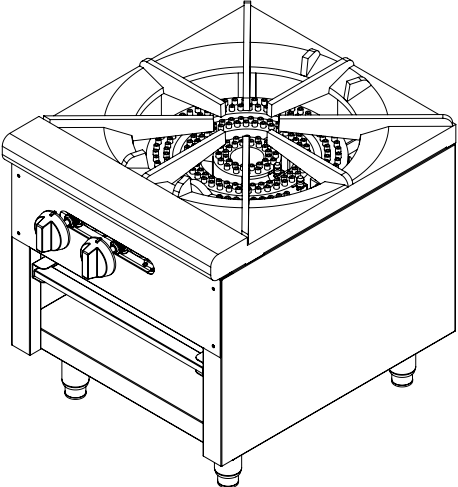

METSPR-1

STANDARD FEATURES

- Dual ring cast iron burner
- Heavy duty cast iron grate
- Standby pilot for easy start
- Stainless steel adjustable heavy duty legs
- Zinc alloy knob with chrome coating
- Crumb tray at the bottom
- Stainless steel in the front and sides
- Gas Type Available
Natural Gas

METSPR-1

MODEL	DESCRIPTION	TOTAL INPUT (btu/hr)		PRODUCT (WxDxH)	PACKING (WxDxH)	NW	GW
		NATURAL GAS	PROPANE				
METSPR-1	Gas Stock Pot	80,000	50,000	456 x 530 x 493 mm 18 x 20.9 x 19.4 inch	610 x 770 x 508 mm 24 x 30.3 x 20 inch	47 kg 103 lbs	59 kg 130 lbs